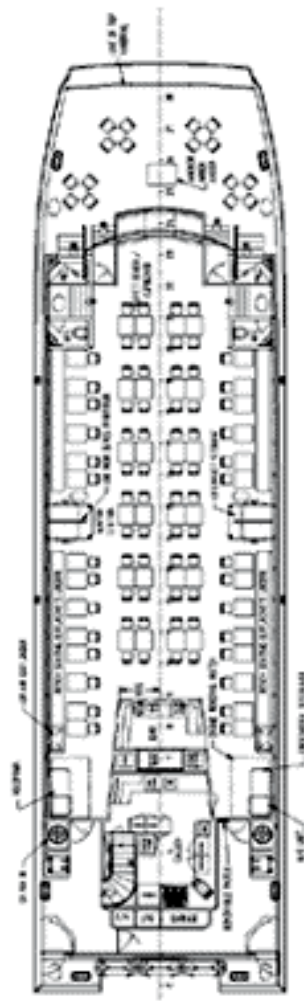

## CONFERENCE ROOM CAPACITY

| ROOM NAME       | HEIGHT | AREA m <sup>2</sup> | THEATRE | CLASSRM | BANQUET<br>without<br>dance floor | BANQUET<br>with<br>dance floor | U-SHAPE | COCKTAIL |
|-----------------|--------|---------------------|---------|---------|-----------------------------------|--------------------------------|---------|----------|
| Magistic Two    | -      | -                   | 180     | -       | 270                               | -                              | -       | 350      |
| Simply Magistic | -      | -                   | 100     | -       | 140                               | -                              | -       | 180      |

## TECHNICAL FEATURES

**Magistic Two**

34m Australian built luxury catamaran

State of the art audio and PA system with in-house Technical assistance available

3 levels including an open top deck and the largest open foredeck on Sydney Harbour

Pillarless main dining area with a raised platform ideal for presentations, entertainment or press conferences

**Simply Magistic**

34m Australian built luxury catamaran

Integrated A.V. System (including LCD screens)

MAIN DECK

MV MAGISTIC