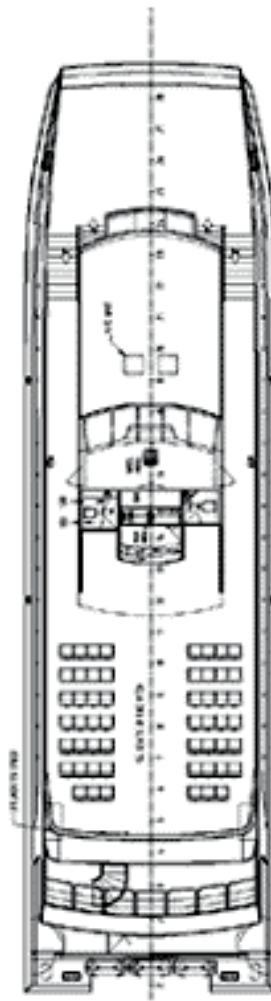

## CONFERENCE ROOM CAPACITY

| ROOM NAME       | HEIGHT | AREA m <sup>2</sup> | THEATRE | CLASSRM | BANQUET<br>without<br>dance floor | BANQUET<br>with<br>dance floor | U-SHAPE | COCKTAIL |
|-----------------|--------|---------------------|---------|---------|-----------------------------------|--------------------------------|---------|----------|
| Magistic Two    | -      | -                   | 180     | -       | 270                               | -                              | -       | 350      |
| Simply Magistic | -      | -                   | 100     | -       | 140                               | -                              | -       | 180      |

## TECHNICAL FEATURES

**Magistic Two**

34m Australian built luxury catamaran

State of the art audio and PA system with in-house Technical assistance available

3 levels including an open top deck and the largest open foredeck on Sydney Harbour

Pillarless main dining area with a raised platform ideal for presentations, entertainment or press conferences

**Simply Magistic**

34m Australian built luxury catamaran

Integrated A.V. System (including LCD screens)

MAIN DECK

MV MAGISTIC