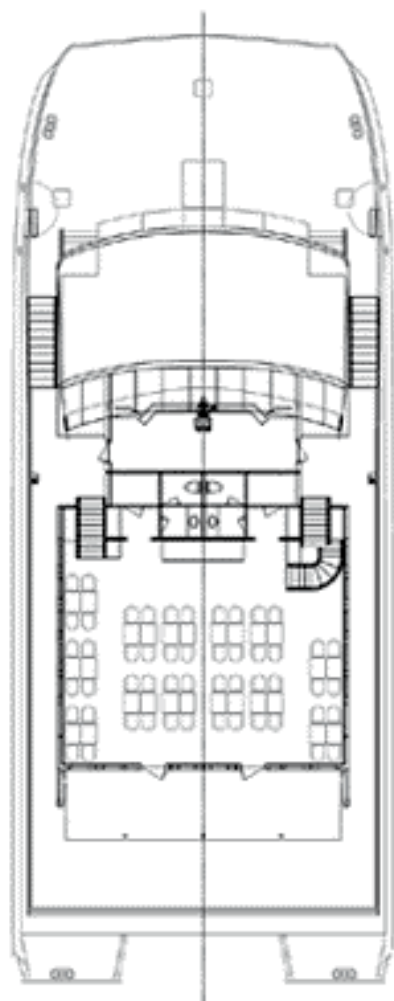

MAGISTIC TWO

UPPER DECK