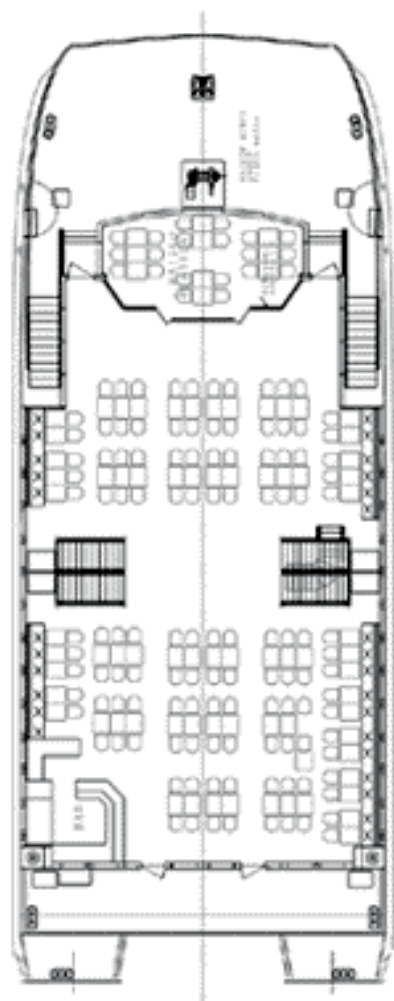

MAGISTIC TWO

MAIN DECK

SIMPLY MAGISTIC

MV MAGISTIC