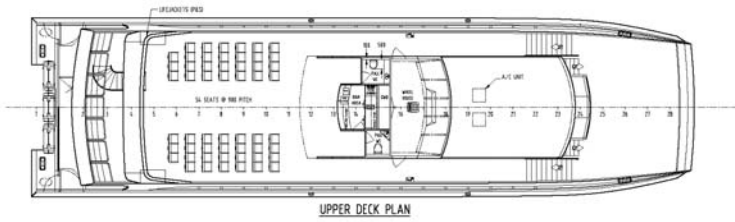

SIMPLY MAGISTIC