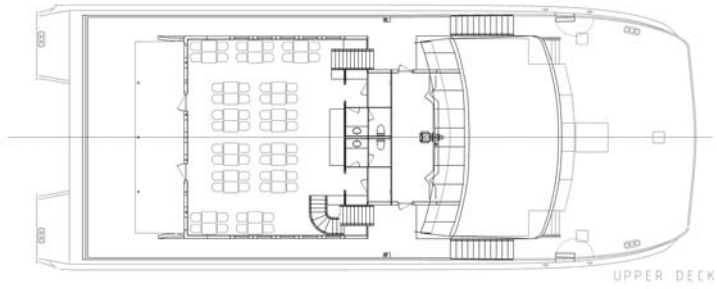

MAGISTIC CRUISES

ROOM NAME	HEIGHT	AREA m²	THEATRE	CLASSRM	BANQUET (without dance flr)	BANQUET (with dance flr)	U-SHAPE	COCKTAIL
Magistic Two	-	-	180	-	270	-	-	320
Simply Magistic	-	-	100	-	140	-	-	180
MV Magistic	-	-	40	-	60	-	-	90

MAGISTIC TWO