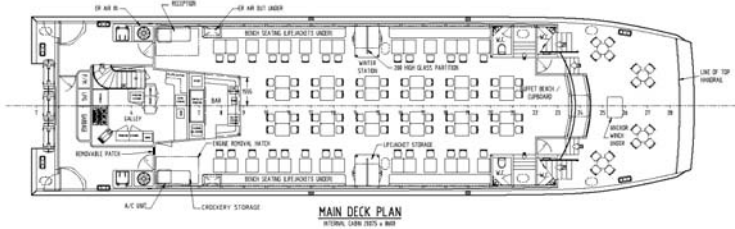

SIMPLY MAGISTIC